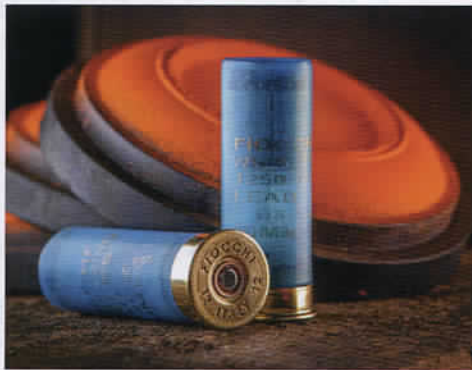

TOP SHELF

DICKINSON ROYAL SERIES OVER/UNDER

THE ROYAL SERIES offers everything serious shooters look for in a premium over/under beginning with premium grade Turkish walnut and a hand removable sidelock design with an intercepting safety sear and additional pin anchoring that make this gun superior to typical five-pin models.

DICKINSONARMS.COM

EXUDE LIGHT

THE INNOVATIVE AND UNIQUE high-performance Exude Light is made to see at long distance. It collimates and focuses light generated by an LED without the use of reflectors and instead uses a patented system of photonic lenses to project a beam of focused light that's ideal for identifying predators in the night. It does not spill light or create hot or dark spots which means even the white light of an Exude doesn't cause animals to flare.

The new Exude OD25 runs on batteries and is compact and lightweight so it can be handheld or mounted to a rifle with the included adjustable mount. The OD40 is rechargeable, handheld or mountable and its larger beam throws at a distance double that of the OD25. The handheld OD50 is available in white or green light and made to stretch out to 400 yards.

EXUDELIGHT.COM

FIOCCHI

FIOCCHI EXACTA AMMUNITION crushes targets in sporting clays, trap and five-stand all while delivering less felt recoil and a more consistent pattern. Loaded with high quality Fiocchi components, this ammunition is sure to deliver the performance and reliability required in competition. The famous Crushers and White Rinos come out of the ultra-exclusive Exacta line, which features optimally matched one-piece cushioned wads, the cleanest burning powders on the market propelling shot cups full of only target quality shot toward your targets, absolutely crushing them on impact. The best Exacta loads continue being offered in classic paper hulls for the most discerning shooters. Fiocchi of America's Exacta line has become the industry standard bearer to which all of the competition aspires to be.